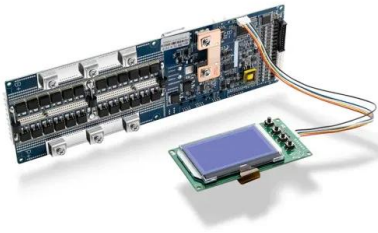

supérieures à 1 000 EUR (remise automatique)