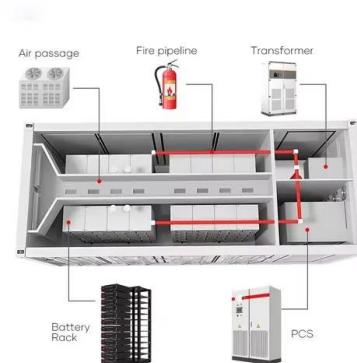

how to verify longi solar panel is real? Check online ...

Longi Solar company offers an easy way to check if their panels are real or not by his website. you have to do is either scan the QR code on the panel or key in the special code. This help you in determining the panels authenticity, ...