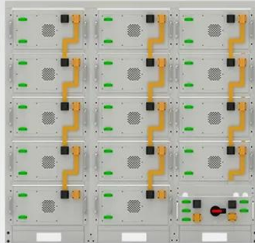

Hitech Solar Power Generation

Battery String-S224

- 1C Charge/Discharge
- Easy configuration and maintenance
- Power supply can be single battery string or parallel battery strings

Residential Solar Panels: Best Solar Installer