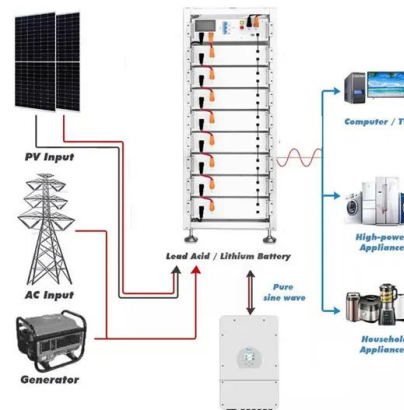

Energy Storage Systems

From Residential to Commercial energy storage systems, Amphenol provides a wide variety of interconnect solutions for energy storage systems. High Power Density with Small Footprint. Hassle-free design for Field installation. High ...