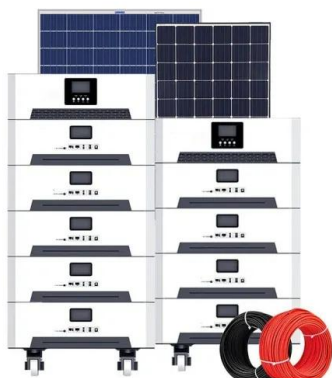

Heard and McDonald Islands Metal outdoor play equipment

Metal outdoor play equipment are very safe, durable and interesting devices. A wide range of choices in the offer - from small structures ideal for the youngest, to larger ones tailored to older kids - guarantees a perfect fit to build a perfect playground in terms of the capabilities, expectations and age of children.