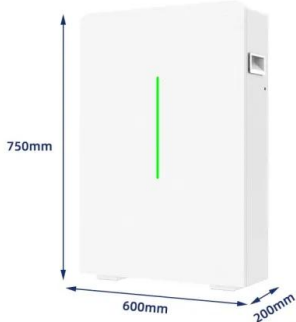

Heard and McDonald Islands armadio batterie fotovoltaico esterno