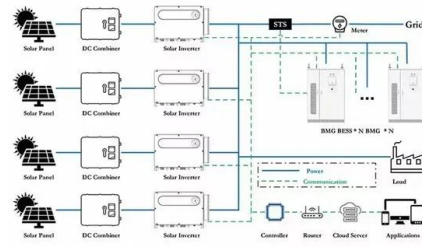

V-Belt Drive Generator for Great Wall Haval H6 H9 Fengjun ...

High quality V-Belt Drive Generator for Great Wall Haval H6 H9 Fengjun Tengyi Water Pump Air Compressor from China, China's leading Great Wall Auto Parts product market, With strict ...