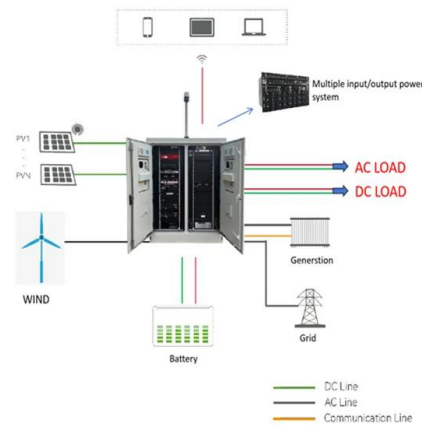

Everything You Need To Know About Version 3 Of ...

Increase in tile power density for increased solar generation; The new Tesla Solar Roof design page. Image courtesy: Tesla A manually cut glass Tesla Solar Roof tile with mounting blocks