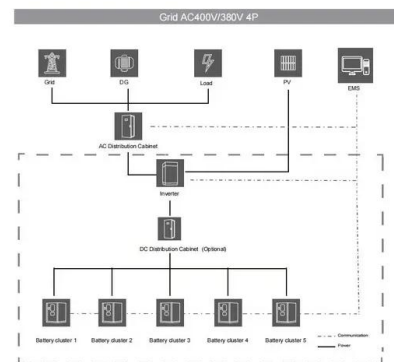

Wozu wird der myenergi eddi benötigt?

Was der myenergi eddi kann und wofür man ihn benötigt. Der eddi von myenergi ist ein sogenannter Leistungsverteiler, der den selbst erzeugten Strom (z. B. durch PV/Solar) bestmöglich im Gebäude verteilt. Der eddi hilft dabei, den Eigenverbrauch zu steigern. Einfach gesprochen: der eddi kümmert sich im Haus um das Energiemanagement.

eddi

eddi. Zelf opgewekte stroom terugleiden naar uw huis. eddi+. Ga tot 9kW voor warmteopslag op 3-fasen. libbi. Libbi is een modulair batterij-opslagsysteem dat zich aanpast aan jouw behoeften. harvi. Bespaar tijd, geld & lelijke bedrading. extra's. Beheer en controleer uw