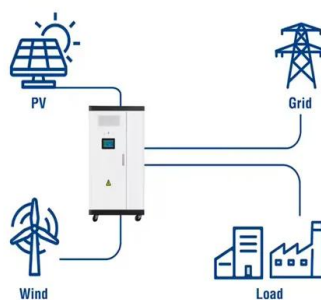

Utility-Scale ESS solutions

eddi+

Mit der App von myenergi hast du dein praktisches Dashboard immer dabei. Überwache den kompletten Energiefluss in deinem Zuhause, reguliere spontan deinen Stromverbrauch oder sieh nach, ob dein Auto geladen ist. Einfach