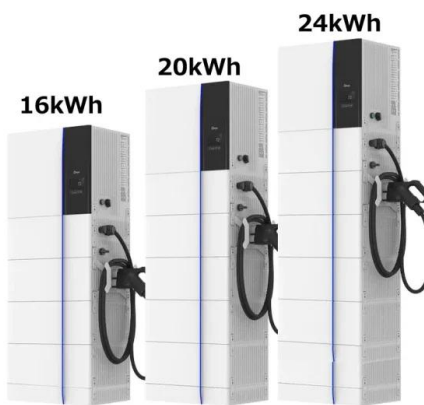

Bring an eddi into your home and you can take full advantage of the 100% green energy generated by your solar PV or wind generation system. Instead of feeding it back to the grid, your energy generation investment becomes more efficient because our intelligent eddi product feeds energy back into your heating systems.