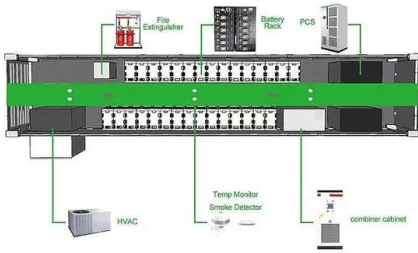

I'm 30 but I'd ride the hell out of this solar-powered electric

I also love the solar panel on the roof. Granted, 80 W isn't going to charge that 3 kWh battery very quickly. Assuming decent sun, you're looking at around 50 hours to charge ...

Contact Us

For catalog requests, pricing, or partnerships, please visit:
<https://www.ssab-proiect.eu>