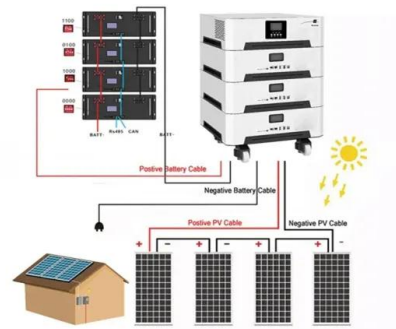

Outdoor 52" solar ceiling fan with wooden blades total 60W solar panel

Buy MANANASUN Outdoor 52" solar ceiling fan with wooden blades total 60W solar panel power the motor and charge the 10Ah 12V battery for porches, patios, gazebos ...