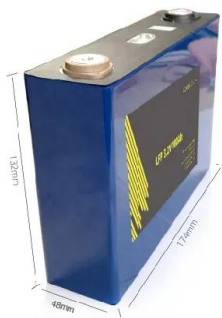

Exide Care

Looking to buy an Exide Vehicular Battery, Genset Battery, Inverter Battery / Inverter ? Look no further, just visit your nearest Exide Dealer and complete your purchase! Locate your nearest Dealer in a few simple steps: * Fields are mandatory. Or

Contact Us

For catalog requests, pricing, or partnerships, please visit:
<https://www.ssab-proiect.eu>