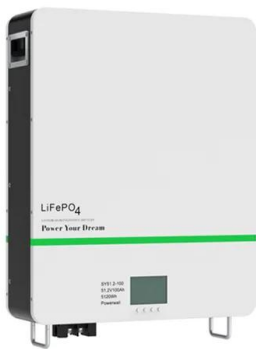

Energy Storage Enclosures and Power Distribution ...

Recognizing that each customer has distinct needs regarding energy storage enclosures, we offer an extensive array of customization options. These include varying sizes, shapes, and finishes, catering to the needs of both small ...

Contact Us

For catalog requests, pricing, or partnerships, please visit:
<https://www.ssab-proiect.eu>