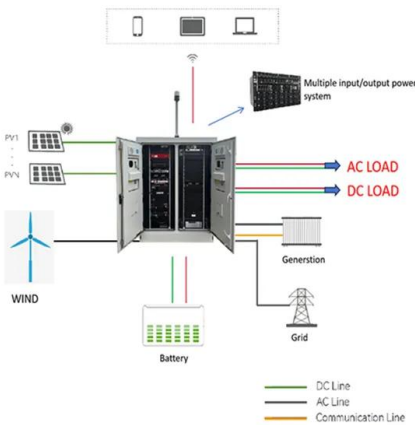

Lithium Battery Portable Power Stations 300W, 600W & 1200W

Egretech Sonic 1500W Portable Power Station 1500W/1619Wh+200W Portable Solar Panel. $989.00 $1,338.00. Portable Power Station. SALE. UP TO 30% OFF. 30 days free returns and exchanges. SHOP NOW! SPECIALS. Verkauf AUSVERKAUFT. EGRETECH 24W/24000mAh Solar Power Bank with 88.8Wh Battery. $95.00 $159.00.