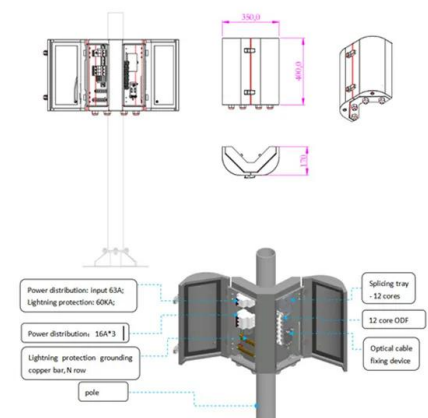

Cworth Energy LiFePO4 Battery LBC-48400C 48V 20KWH

Cworth Energy LiFePO4 Battery LBC-48400C 48V 20KWH Felicity LPBF 15kWh 48V 300Ah Lithium Ion Battery 30 minutes ago from Pompomari - Maiduguri. Special Price NGN 2,455,000.00 Regular Price NGN 2,930,000.00. New-8%. Add to Cart. Add to Wish List