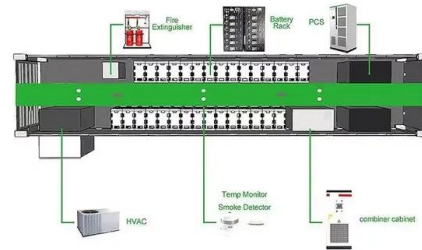

frame construction allows more panels per pallet, an easy installation and allows the Alpha to withstand snow loads of 7000Pa. Industry-leading warranty: 25-year product warranty on ...