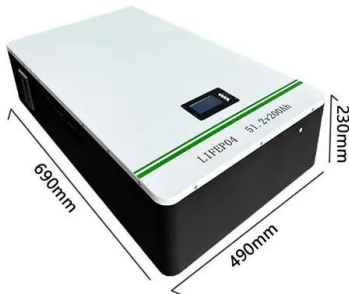

Smart energy management via Dabbsson App. Portable and compact, always on the go. 5-year warranty coverage: 3-year base warranty + 2-year extended warranty, automatically applied when purchased from the official website. Purchase DBS1400 Pro bundle now to get Free $79 Waterproof Bag! Portable Power Station Dabbsson DBS1400 Pro Portable