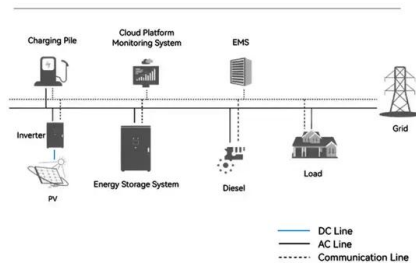

System Topology

DJI Power 1000

DJI Power 1000 is DJI's new all-scenario portable power station with a capacity of 1024 Wh. It can be fully recharged in just 70 minutes at a noise level as low as 23 dB. It is capable of fast charging batteries of select DJI drones. It comes with ...

Contact Us

For catalog requests, pricing, or partnerships, please visit:
<https://www.ssab-proiect.eu>