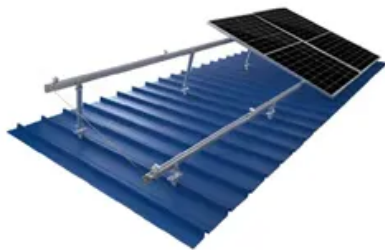

## Czechia kraftpowercon.com

TILE ROOF SOLAR MOUNTING SYATEM

STANDING SEAM ROOF SYATEM

ADJUSTABLE TILT FLAT ROOF SYATEM

TRIANGLE FLAT ROOF SYATEM