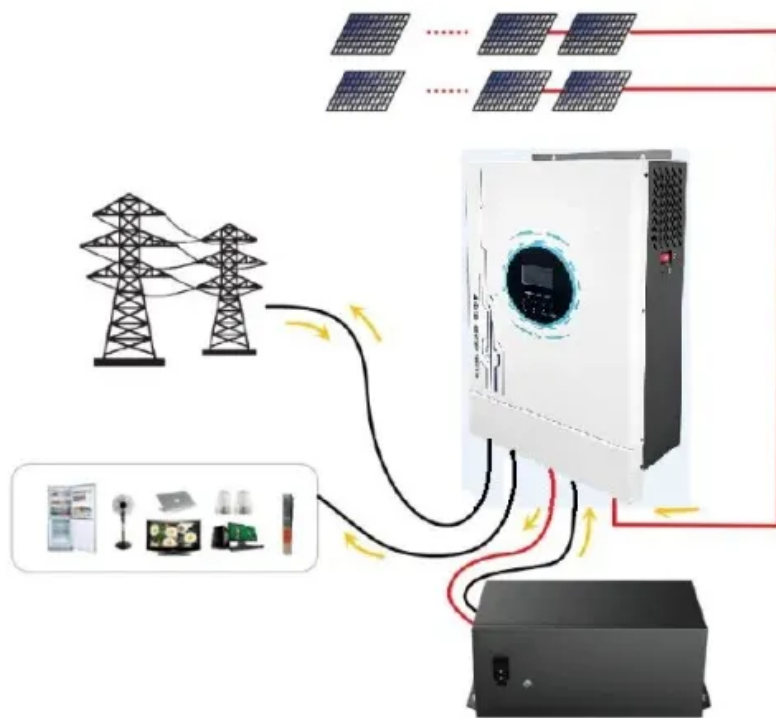

European Solar and Energy Storage Solutions

Cuba smart helio