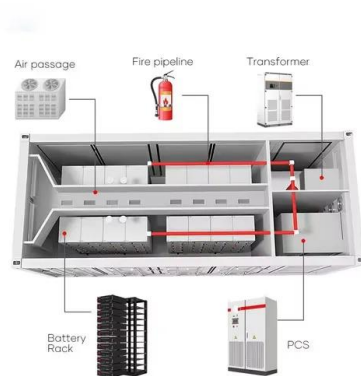

crucial para acceder a ciertos productos, ya que el gobierno cubano la utiliza en sus operaciones comerciales, reflejando su importancia en la economía del país.

Cuba City Hall

Other Town & City Halls Nearby. Lewistown City Hall South Adams Street, Lewistown, IL - 6.9 miles Lewistown City Hall, a prominent landmark on Main Street in Lewistown, Illinois, serves as the seat of local government for the city and offers various municipal services to the community.

Contact Us

For catalog requests, pricing, or partnerships, please visit:
<https://www.ssab-proiect.eu>