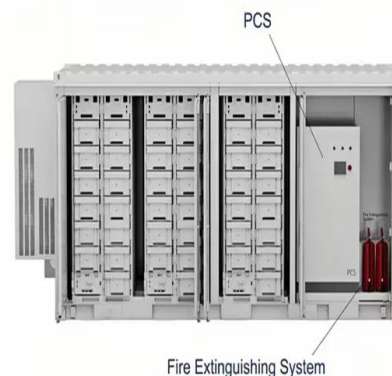

lithium Ion batteries. The GT300 solar generators have a pass-through charge function. While the work power is over the charging power,