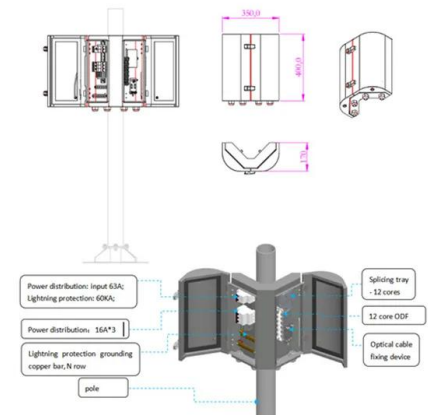

Pylontech Indoor Battery Cabinet for up to 10x US5000-B

Pylontech RK2000 Black indoor open battery cabinet rack: The Pylontech RK2000/10-B is a black open sided cabinet rack suitable for up to 10 US5000 4RU 19" rack mount modules. Whilst this cabinet is designed for the US5000-B battery, it can also be used for the Pylontech: US3000, H48074, US2000, H48050 & UP2500 modules as the interlink cables