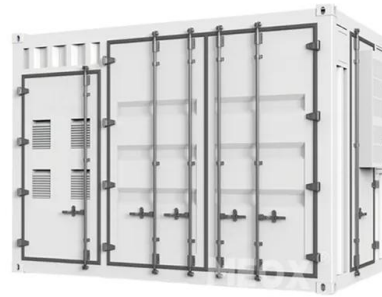

MWh," he said, according to EPCG. EPCG plans to finish two more large-scale projects by the end of 2026