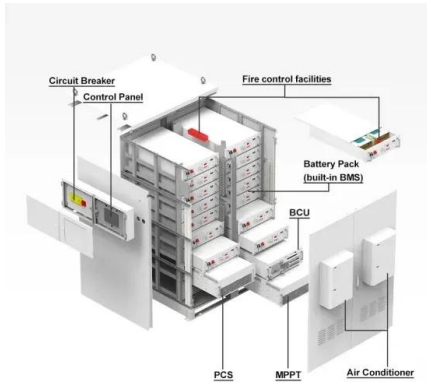

Copex solar battery Montenegro