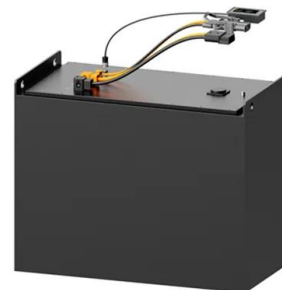

Antenna Mounting Pole Hardware

Antenna mounting poles and wall brackets are incredibly durable and can support the weight of a heavy antenna. The brackets may be positioned or rotated so the antenna can capture the most signal. For example, the Poynting BRKT-16 ...