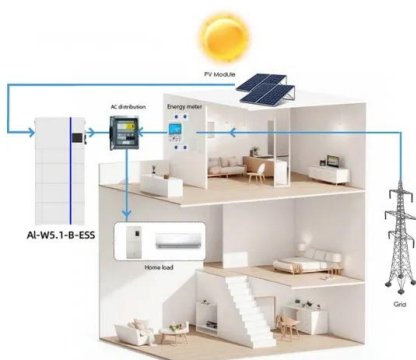

100Ah AGM Predator Deep Cycle Battery

Predator 100 AH 12V AGM Deep Cycle Battery. Introducing the 100AH AGM Predator Deep Cycle Battery - the ultimate solution for your power needs! This high-performance battery is designed to provide reliable and consistent power for extended periods, making it ideal for a

...

SMART GRID & HOME