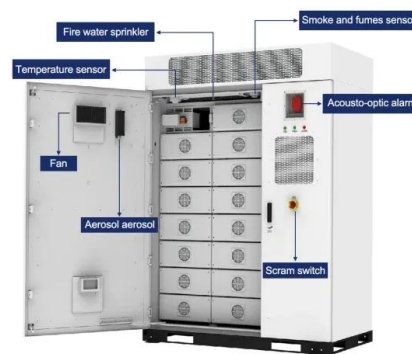

Motors and Mowers - Kirk Michael, Isle of Man

Motors & Mowers Welcome to KIRK MICHAEL, ISLE OF MAN Welcome To Motors & Mowers. We at Motors & Mowers share a passion for all things forest and garden. Our dedication to our customers is second to none and this ...