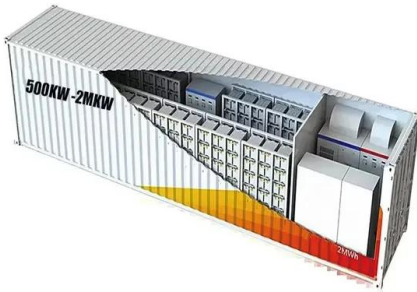

La crema para peinar Potao Rizos 2 en 1 está enriquecida con aceite de coco, aceite de argán y d-pantenol, que aporta súper hidratación, una melena más fuerte y nutrida, con gran suavidad y brillo. Hacemos envíos en toda Costa Rica
Presentación: 1 kilo