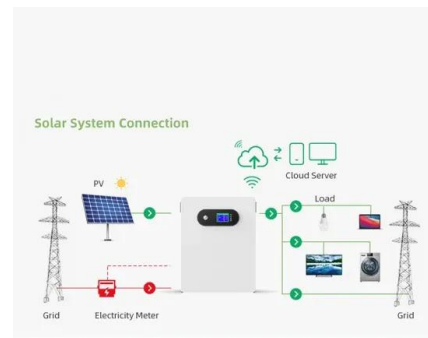

D.L. Bess Consulting , Transform people, then technology.

Technical Consulting Our consultants are certified Implementation Specialist with a broad range of technical knowledge in AI, ServiceNow, cloud technology, and security. We work side-by-side with your team to ensure a seamless integration of AI technologies into your existing infrastructure.