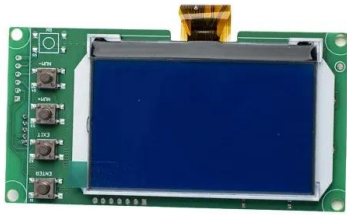

block machines, paving block machines and molds ss is an organization of the Beyazli Group of Companies. Bess has