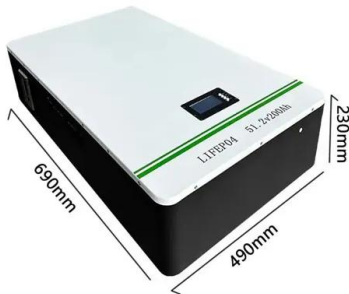

since 2001, producing Concrete building blocks and paving blocks.