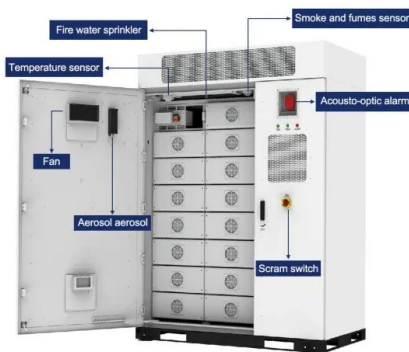

Eastman Auto & Power Limited

Experience uninterrupted power solutions from Eastman. From Home Inverters to Line Interactive UPS, Online UPS, VRLA Batteries, Surge Protectors, and beyond, our comprehensive product range ensures a seamless power supply precisely when you need it.