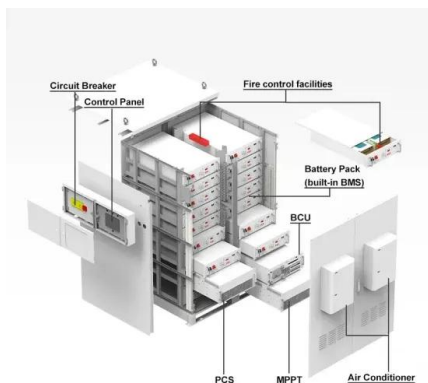

Quality and HSES Certificates , Eastman

At Eastman, quality is at the core of our success. Our Quality Policy guides us to ensure high standards across all products and services. Gent, Belgium - Saflex PVB Interlayer (English) IATF 16949. Download. Gent, Belgium - Saflex PVB ...