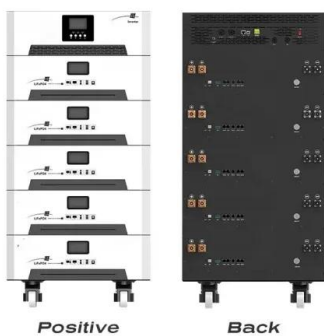

Beebeejump International limited

Beebeejump transforms clean, non-polluting solar energy into optoelectronics through technology and services, providing optoelectronics to people who lack electricity or power outages and contributing to improving the living environment of human beings. We are equally committed to building a harmonious symbiotic relationship with the