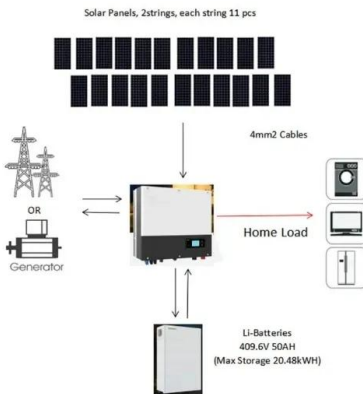

## Smart Generator 4000 (Dual Fuel)

EcoFlow Smart Generator (Dual Fuel) 4000 not only offers significant fuel savings but also

generates fewer emissions. Compared to traditional fuel generators, it can save 40% of fuel when fully charging EcoFlow DELTA Pro 3. This means that with the same 1 gallon of fuel, this smart generator provides 1kWh more power.

## Solar Generators , Clean, Reliable, Portable Power for You , EcoFlow

DELTA Max Solar Generator Secure your power supply with an EcoFlow DELTA Max solar generator bundle at home. Plug in 400W Rigid Solar Panels and get up to 800W input to charge from anywhere in as f -\$940. EcoFlow DELTA Max Solar Generator (Rigid PV100W) 1.6-2kWh Capacity , Full-Charged in 3-6 Hrs