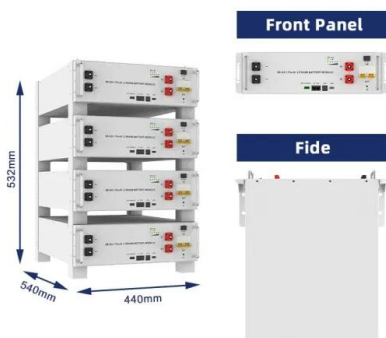

SYSCOM: rsm1328660m-risen

SYSCOM: rsm1328660m-risen - Modulo Solar TITAN, 660 W, 50 Vcc, Monocristalino, 132 Celdas PERC (Dim. 2384 x1303 x 35 mm) Montaje para Panel Solar, Riel "8" de 5400mm para Módulos con Espesor de 35mm, Velocidad de Viento Máx. 136km/h (20° a 45°) VEKTOR8R . Acceder. EPCOM POWERLINE

PERC MONO650W-660Wp-670 Watt 210mm cell - SolarFeeds

With a power output range of 650-670 Watts, it is capable of producing significant amounts of energy, making it an ideal choice for residential and commercial solar energy systems. The panel features more bus bars to reduce the risk of broken and cracking, and its 1500V system voltage design is compatible with 1000V/1500V systems, which helps