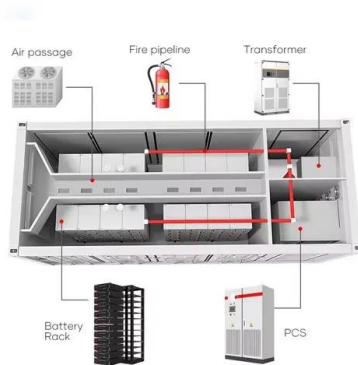

504W photovoltaic panel weight