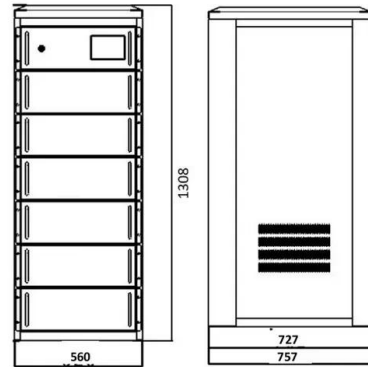

SUNGROW SMR032 , LFP Modular battery 3.2kWh

With a usable capacity of 3.2 kWh, this battery offers up to 30A continuous charging and discharging current, ensuring remarkable efficiency. Its flexible design supports 3-8 modules per unit and up to 4 units in parallel, providing a versatile 9-100 kWh capacity range.