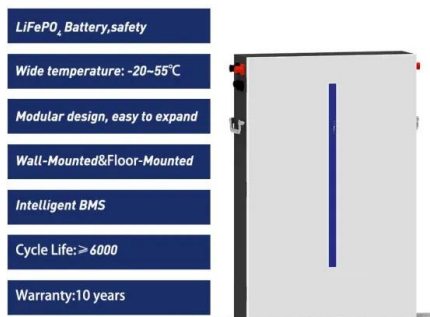

Renogy 16BB N-Type 250 Watt Bifacial Solar Panel

Renogy 250W 12V N-Type TOPCon Solar Panel offers 25% efficiency, 30% more energy, IP68 rating, easy installation, and a 10-year warranty. Skip to main content. Customers. Renogy Bifacial 220 Watt 12 Volt Monocrystalline Solar Panel With RV Tilt Mount Bracket $299.99. $425.99 Save $30.00. Bifacial 115 Watt 12 Volt Monocrystalline Solar Panel