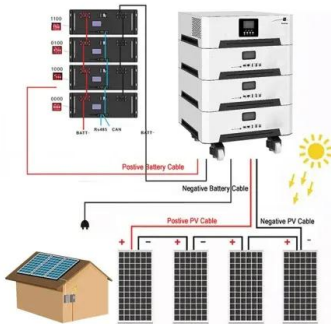

250W photovoltaic panel voltage