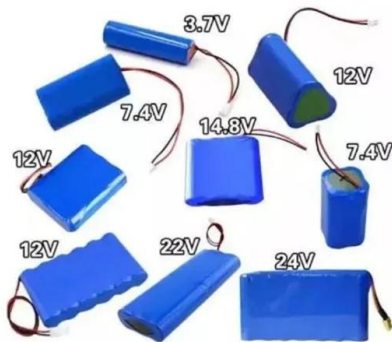

Solar Panel Voltage Calculator, Formula, Panel Volts Calculation

The formula to calculate the total voltage of a series-connected solar panel array incorporates the count of panels and the voltage per panel. Solar panel voltage, $V_{sp}(V)$ in volts equals the ...

250 Watt Solar Panel: An Ultimate Guide

A 250-watt solar panel produces around 1 kWh of power per day. Depending on the energy efficiency of your appliances, this could be sufficient for light usage. However, for a typical home with multiple appliances ...

250W 12V Solar Panel Kit Mono Fixed Camping ...

With advanced auto-optimization function, charging your device has never been smoother. Our 250W solar panel is built to withstand harsh conditions, thanks to its tempered glass coating and aluminum frame. Plus, its waterproof ...

The Ultimate Guide to 250W Solar Panels: The Power of the Sun

The 250W solar panel refers to its power output, which is 250 watts. These panels are designed to efficiently capture sunlight and convert it into usable energy. With advancements in ...