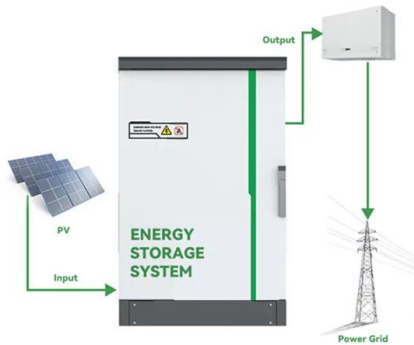

240-250W photovoltaic panels

High Efficiency Mono X Module Cells: 6 x 10 Module efficiency

High quality solar products are reliable, backed by great warranty programs and have longer life-cycles. For the latest solar panel models, LG is now providing 25-year product warranty. This ...

Used Mixed Manufacture 240 - 250W Blemished Solar Panel

Used Mixed Manufacture 240 - 250W Blemished Solar Panel - Pallet of 25. Mixed lot - photo is a representative photo. Panels in lot may appear different than the one pictured. Renesola 250 ...