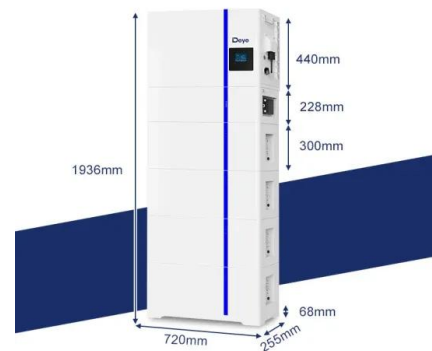

ESS

ACOPower 220-Watt Flexible Monocrystalline OffGrid Solar Power ...

ACOPower 110-Watt Flexible Monocrystalline Solar Panel is the key component to a solar Off-Grid system. These panels are, compact, flexible and are a breeze to set up. Whether you are ...