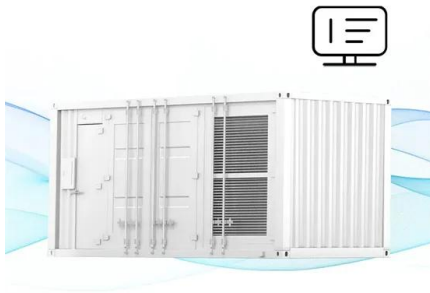

**FLEXIBLE SETTING OF
MULTIPLE WORKING MODES**