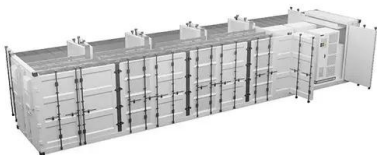

What is container energy storage?

Container energy storage is a solution that applies energy storage technology to containers, enabling the storage and release of energy through the integration of energy storage devices inside the container. ESS containers generally consist of the following components:

832V/230kWh-R liquid-cooled energy storage ...

GTEF-832V/230kWh-R liquid-cooled energy

Filtered Storage Cabinet

05 07 Modular storage & ergonomic Erlab cabinets are highly resistant to corrosion and are equipped with transparent doors for an optimal view of the stored products. The compartments allow the storage of different families of ...