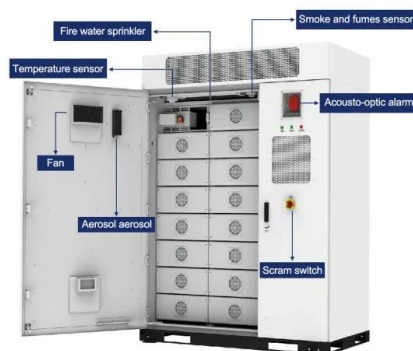

An In-Depth Review of the BLUETTI PV200 Solar Panel

On clear, sunny days, the BLUETTI PV200 can